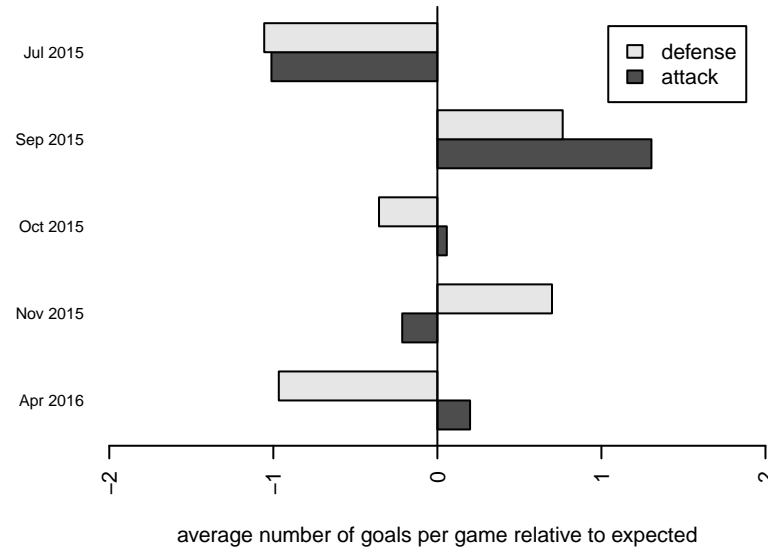

Venues played:
 2015 Surf Cup Surf Super Cup U16
 2015 ECNL U16
 2015 Surf College Showcase Moonlight Showc

De Anza Force ECNL G99
 Dots are actual minus expected GF (blue circles) and GA (red triangles).
 Blue line is smoothed change in attack strength. Red is smoothed change in defense strength.

**attack and defense variance (black dot)
relative to other teams
and top 10 in region**

**attack and defense rating
relative to others at age
and all opponents in last 13 months**

**attack and defense rating
relative to others at age
and all opponents in last 13 months**

Performance relative to 13 month average

Performance relative to 13 month average

Distribution of opponents
 Red = Lose zone, Blue = Win zone, Green = Even
 Black line separates win/lose zones

lot. A=Neither has attack advantage, B=Opponent has both attack and defense advantage, C=Opponent has both attack and defense disadvantage, D=Both have