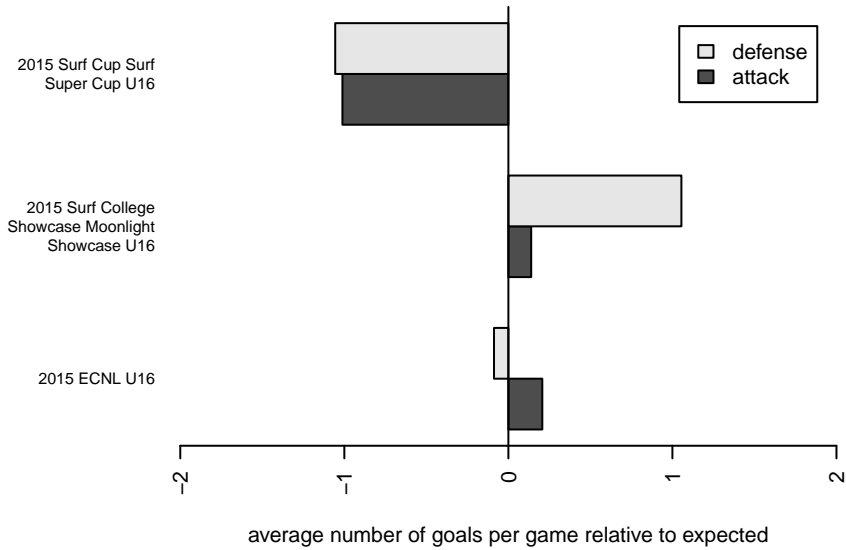

Venues played:
 2015 Surf Cup Surf Super Cup U16
 2015 ECNL U16
 2015 Surf College Showcase Moonlight Showc

De Anza Force ECNL G99
 Dots are actual minus expected GF (blue circles) and GA (red triangles).
 Blue line is smoothed change in attack strength. Red is smoothed change in defense strength.

**attack and defense variance (black dot)
relative to other teams
and top 10 in region**

**attack and defense rating
relative to others at age
and all opponents in last 13 months**

**attack and defense rating
relative to others at age
and all opponents in last 13 months**

Performance relative to 13 month average

Performance relative to 13 month average

Distribution of opponents
 Red = Lose zone, Blue = Win zone, Green = Even
 Black line separates win/lose zones

lot. A=Neither has attack advantage, B=Opponent has both attack and defense advantage, C=Opponent has both attack and defense disadvantage, D=Both have